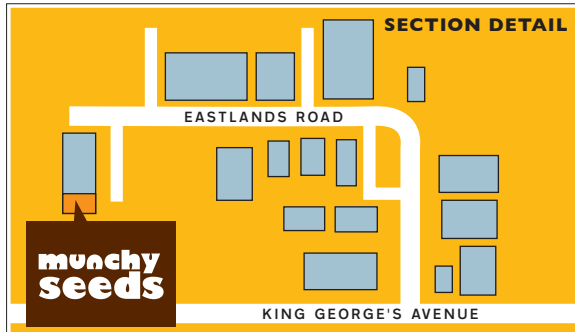

munchy seed

Mindful munching!

Eastlands Road,
Leiston,
Suffolk IP16 4LL

t: 01728 833004
f: 01728 833005

e: info@munchyseeds.co.uk
w: www.munchyseeds.co.uk

Public Transport

By Rail, Saxmundham Station.
Approximately 10 minutes taxi ride away.
For information on train operators and times
phone National Rail Enquiries on
0845 7484950.